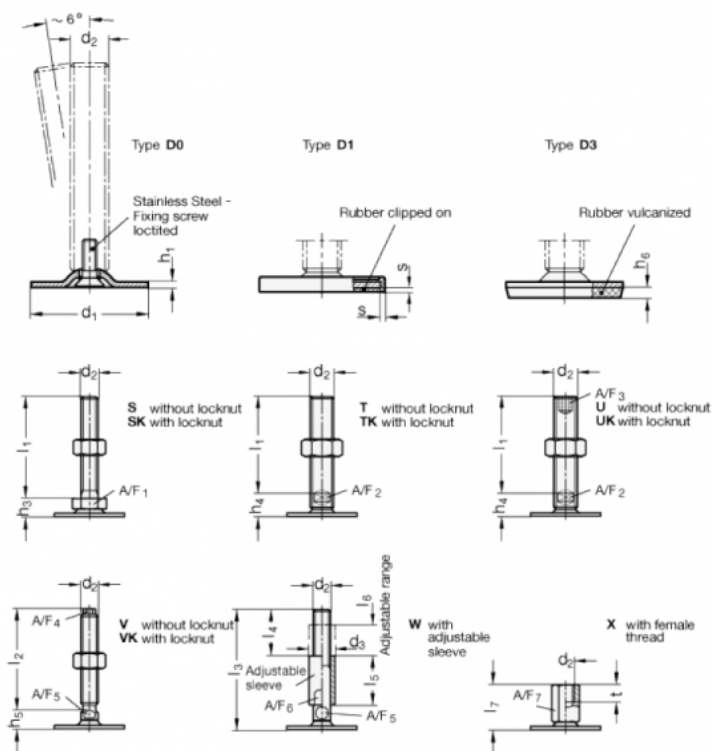

Article number: 204160M1675D0TK  
 Description: E+G levelling foot  
 GN 41-60-M16-75-D0-TK  
 Note: TK With nut, Wrench flat at the bottom

## Measures

- A/F2 = 12
- d1 = 60
- d2 = M16
- h1 = 2.5
- h4 = 17
- h6 =
- l1 = 75
- s =